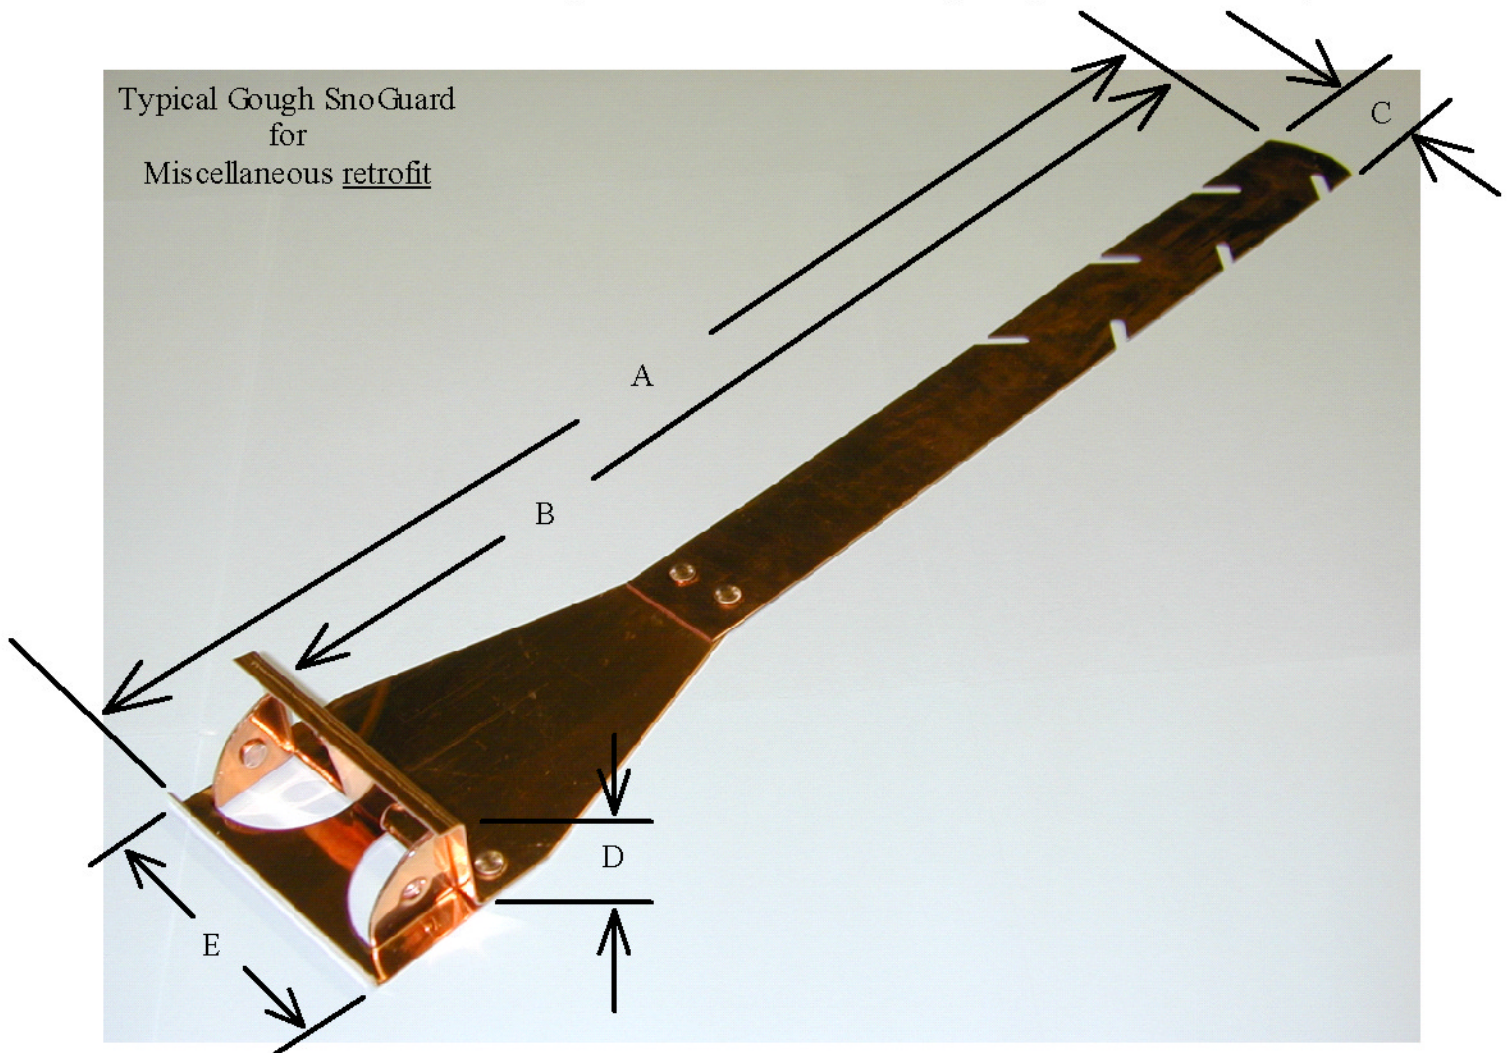

Model #SGAR-SLS:

SnoGuard™ with Slotted Strap for Miscellaneous Retrofit

This unobtrusive, medium height SnoGuard is stronger than others brands, will not fold over and is the original traditional look going back over 78 years.

- Made of 24 oz. cold rolled copper.
- Includes two vertical pedestals of double 24 oz. copper for strength making it the most stable / strongest snow guard on the market.
- Flat copper base allows unit to hug close to slate.
- Flat copper strap allows slate or other roofing material to lay flatter.
- For retrofit.
- Available in lead coated copper (special order)
- Custom sizes are available for wood shakes (longer), etc.

TYPICAL SIZES INDICATED ARE (+/-) 1/16" (1.6MM)

A = 16 9/16"

B = 16 1/2"

C = 1 1/4"

D = 1 1/4"

E = 3 1/4"